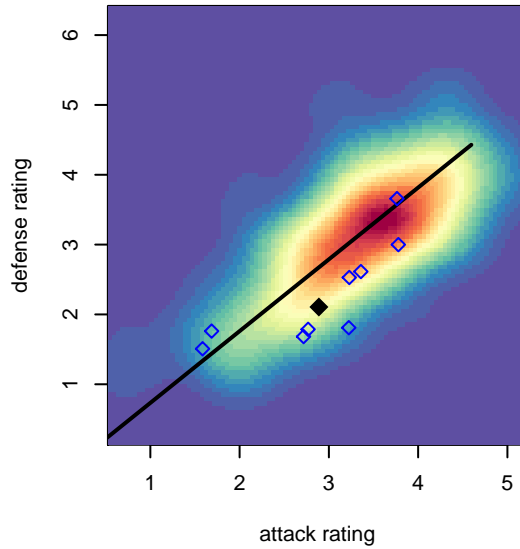

# Sawtooth United Blue B97

, ID  
B97 total strength=1521  
attack=17.96 defense=8.22  
spr league = Spr Idaho D3 U18 A U18

alt names used:

- SAWTOOTH UNITED FC 1997 BOYS-BLUE
- SAWTOOTH UNITED FC 1997 BOYS-BLUE (I
- SAWTOOTH UNITED BLUE 97B (ID)

Venues played:

- 2015 Spr Idaho D3 U18 A U18
- 2015 Canyon Rim Classic U18 B U18
- 2015 ID Directors Cup High School U18

**Sawtooth United Blue B97**  
 Dots are actual minus expected GF (blue circles) and GA (red triangles).  
 Blue line is smoothed change in attack strength. Red is smoothed change in defense strength.

**attack and defense variance (black dot)  
relative to other teams  
and top 10 in region**

**attack and defense rating  
relative to others at age  
and all opponents in last 13 months**

**attack and defense rating  
relative to others at age  
and all opponents in last 13 months**

**Performance relative to 13 month average**

**Performance relative to 13 month average**

Distribution of opponents  
 Red = Lose zone, Blue = Win zone, Green = Even  
 Black line separates win/lose zones