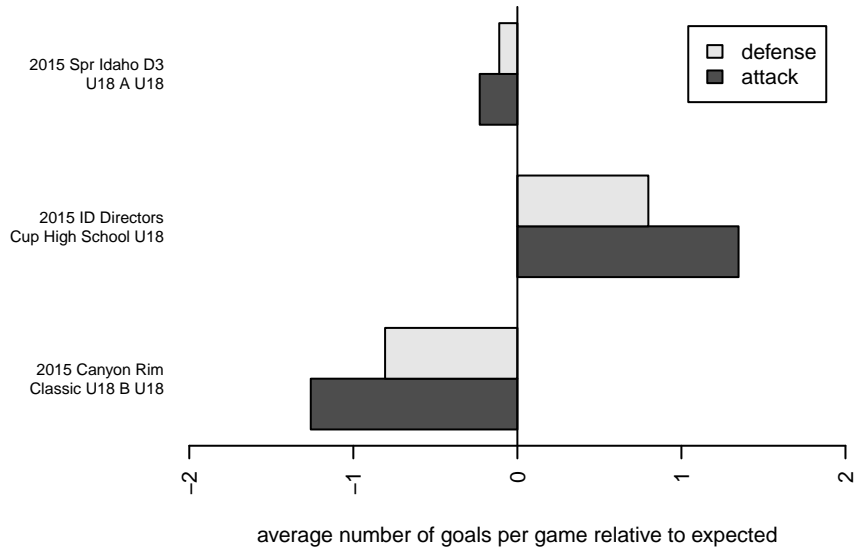

# Sawtooth United Blue B97

, ID  
B97 total strength=1521  
attack=17.96 defense=8.22  
spr league = Spr Idaho D3 U18 A U18

alt names used:

- SAWTOOTH UNITED FC 1997 BOYS-BLUE
- SAWTOOTH UNITED FC 1997 BOYS-BLUE (I
- SAWTOOTH UNITED BLUE 97B (ID)

Venues played:

- 2015 Spr Idaho D3 U18 A U18
- 2015 Canyon Rim Classic U18 B U18
- 2015 ID Directors Cup High School U18

**Sawtooth United Blue B97**  
 Dots are actual minus expected GF (blue circles) and GA (red triangles).  
 Blue line is smoothed change in attack strength. Red is smoothed change in defense strength.

**attack and defense variance (black dot)  
relative to other teams  
and top 10 in region**

**attack and defense rating  
relative to others at age  
and all opponents in last 13 months**

**attack and defense rating  
relative to others at age  
and all opponents in last 13 months**

**Performance relative to 13 month average**

**Performance relative to 13 month average**

Distribution of opponents  
 Red = Lose zone, Blue = Win zone, Green = Even  
 Black line separates win/lose zones