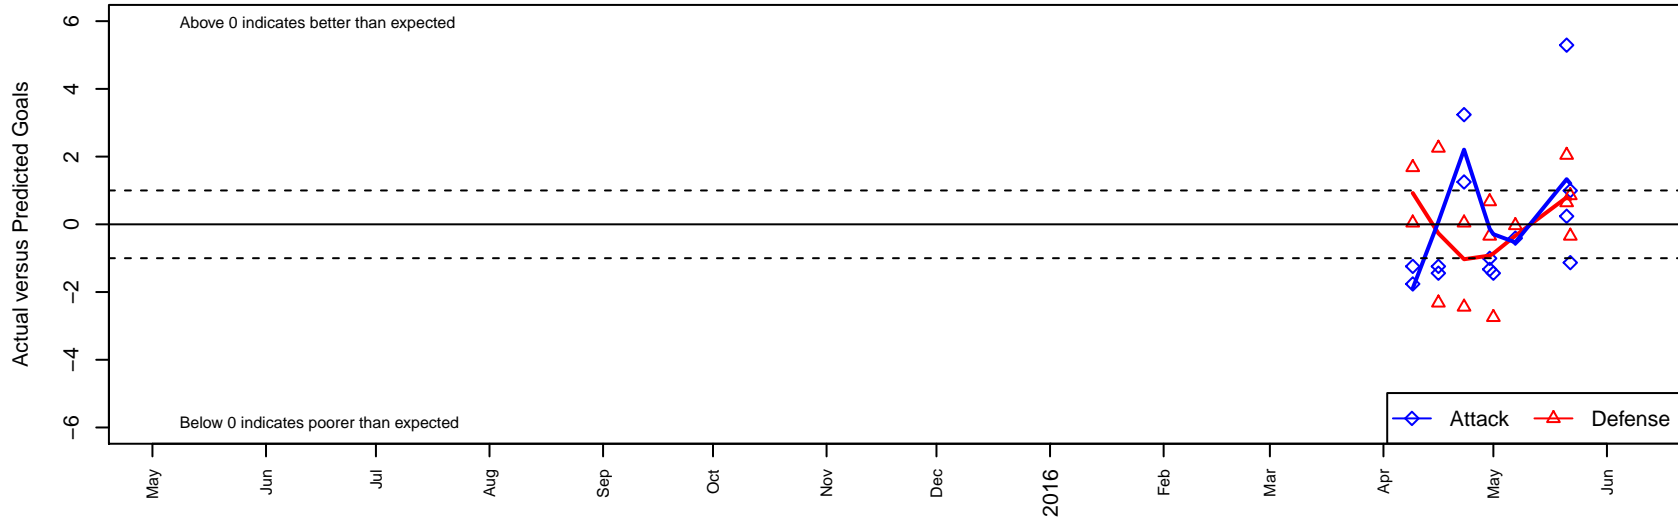

# Sawtooth United Blue B97

, ID  
B97 total strength=1521  
attack=17.96 defense=8.22  
spr league = Spr Idaho D3 U18 A U18

alt names used:

- SAWTOOTH UNITED FC 1997 BOYS-BLUE
- SAWTOOTH UNITED FC 1997 BOYS-BLUE (I
- SAWTOOTH UNITED BLUE 97B (ID)

Venues played:

- 2015 Spr Idaho D3 U18 A U18
- 2015 Canyon Rim Classic U18 B U18
- 2015 ID Directors Cup High School U18

**Sawtooth United Blue B97**  
 Dots are actual minus expected GF (blue circles) and GA (red triangles).  
 Blue line is smoothed change in attack strength. Red is smoothed change in defense strength.

**attack and defense variance (black dot)  
relative to other teams  
and top 10 in region**

**attack and defense rating  
relative to others at age  
and all opponents in last 13 months**

**attack and defense rating  
relative to others at age  
and all opponents in last 13 months**

**Performance relative to 13 month average**

**Performance relative to 13 month average**

Distribution of opponents  
 Red = Lose zone, Blue = Win zone, Green = Even  
 Black line separates win/lose zones