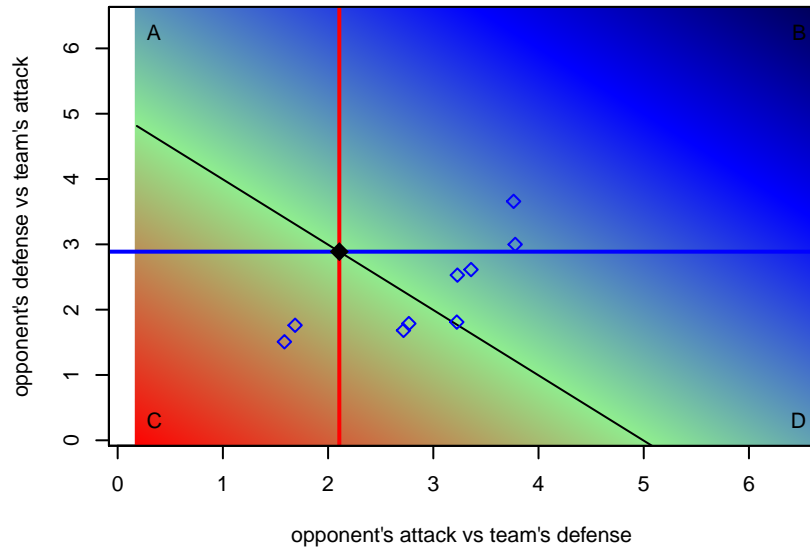

# Sawtooth United Blue B97

, ID  
B97 total strength=1521  
attack=17.96 defense=8.22  
spr league = Spr Idaho D3 U18 A U18

alt names used:

- SAWTOOTH UNITED FC 1997 BOYS-BLUE
- SAWTOOTH UNITED FC 1997 BOYS-BLUE (I
- SAWTOOTH UNITED BLUE 97B (ID)

Venues played:

- 2015 Spr Idaho D3 U18 A U18
- 2015 Canyon Rim Classic U18 B U18
- 2015 ID Directors Cup High School U18

**Sawtooth United Blue B97**  
 Dots are actual minus expected GF (blue circles) and GA (red triangles).  
 Blue line is smoothed change in attack strength. Red is smoothed change in defense strength.

**attack and defense variance (black dot)  
relative to other teams  
and top 10 in region**

**attack and defense rating  
relative to others at age  
and all opponents in last 13 months**

**attack and defense rating  
relative to others at age  
and all opponents in last 13 months**

**Performance relative to 13 month average**

**Performance relative to 13 month average**

Distribution of opponents  
 Red = Lose zone, Blue = Win zone, Green = Even  
 Black line separates win/lose zones